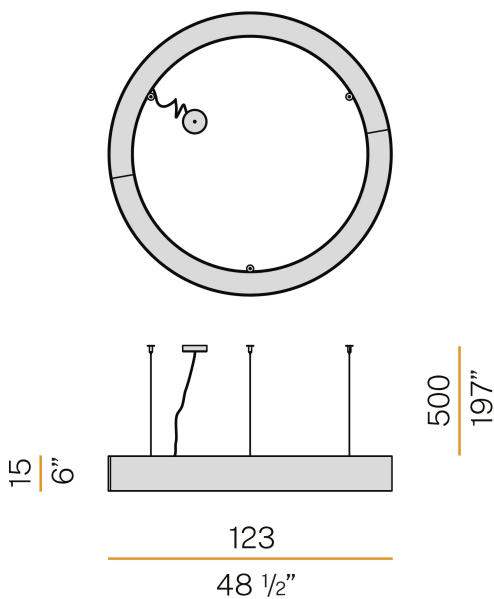

Technical drawing