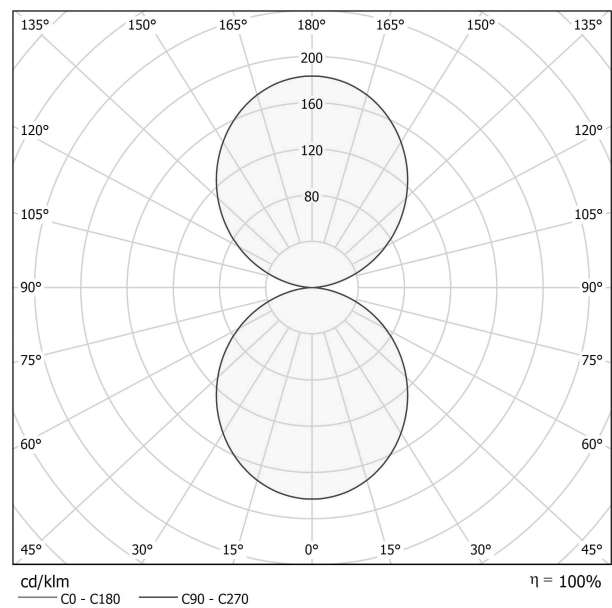

Polar diagram